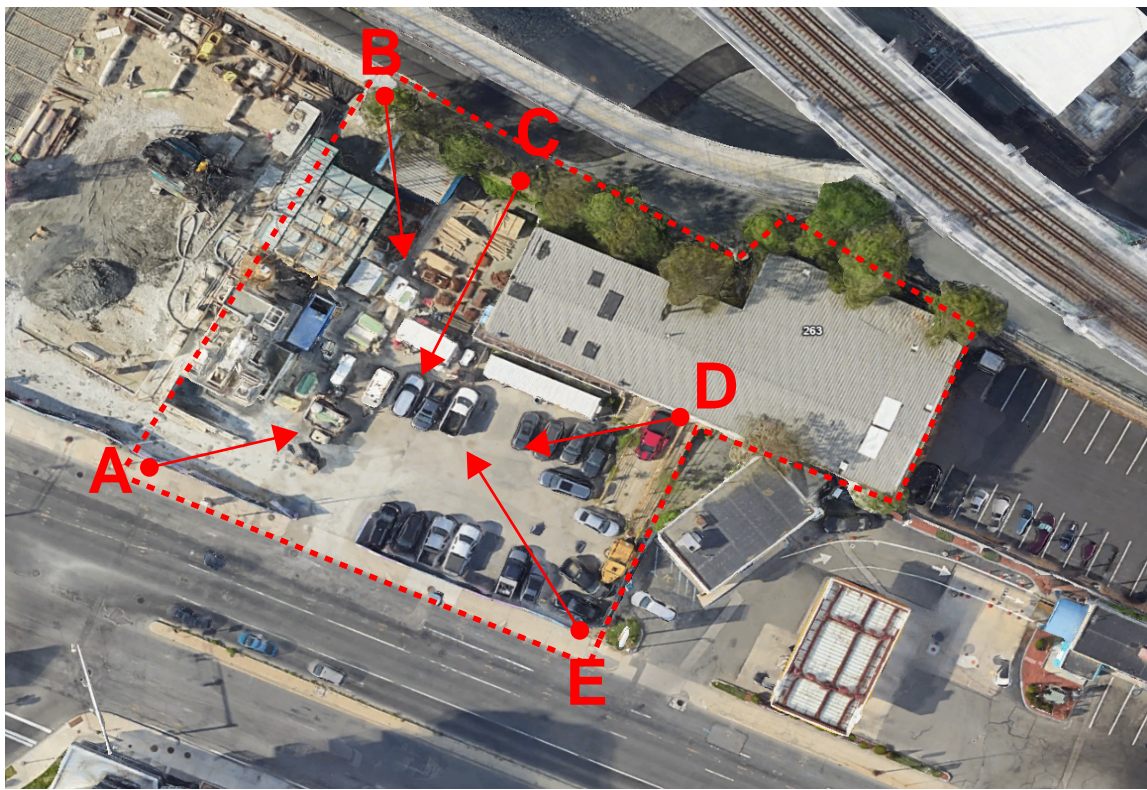

1 McGRATH HIGHWAY
SOMERVILLE, MA 02143
263 MONSIGNOR O'BRIEN HIGHWAY
CAMBRIDGE, MA 02141

1 McGRATH HIGHWAY
SOMERVILLE, MA 02143

263 MONSIGNOR O'BRIEN HIGHWAY
CAMBRIDGE, MA 02141

PREVIOUSLY PROPOSED LAB
BUILDING SITE AT 15 McGRATH
HIGHWAY

1 McGRATH HIGHWAY
SOMERVILLE, MA 02143

263 MONSIGNOR O'BRIEN HIGHWAY
CAMBRIDGE, MA 02141

SELF SERVICE CAR WASH **DEMOLISHED**

* 1 McGRATH HIGHWAY, SOMERVILLE, MA 02143

STORAGE DEMOLISHED

* 263 MONSIGNOR O'BRIEN HIGHWAY, CAMBRIDGE, MA 02141

1 McGRATH HIGHWAY
SOMERVILLE, MA 02143

263 MONSIGNOR O'BRIEN HIGHWAY
CAMBRIDGE, MA 02141

Gold Star
Mothers Park

CAR WASH **DEMOLISHED** / STORAGE **DEMOLISHED**
 MBTA & COMMUNITY PATH BEHIND

* 1 McGRATH HIGHWAY, SOMERVILLE, MA 02143
 * 263 MONSIGNOR O'BRIEN HIGHWAY, CAMBRIDGE, MA 02141