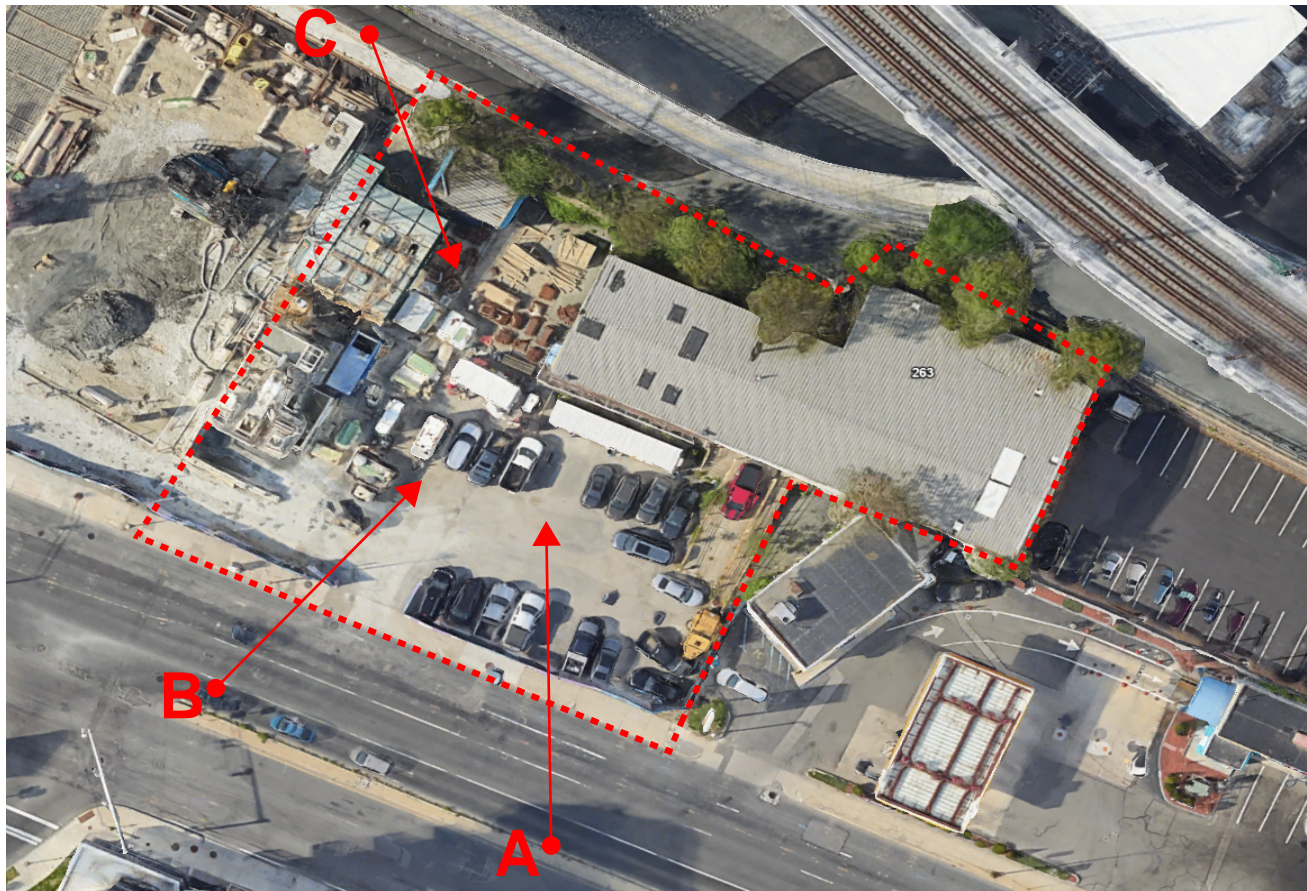

1 McGRATH HIGHWAY
SOMERVILLE, MA 02143

263 MONSIGNOR O'BRIEN HIGHWAY
CAMBRIDGE, MA 02141

SELF SERVICE CAR WASH **DEMOLISHED**

* 1 McGRATH HIGHWAY, SOMERVILLE, MA 02143

STORAGE DEMOLISHED

* 263 MONSIGNOR O'BRIEN HIGHWAY, CAMBRIDGE, MA 02141

1 McGRATH HIGHWAY
SOMERVILLE, MA 02143

263 MONSIGNOR O'BRIEN HIGHWAY
CAMBRIDGE, MA 02141

Gold Star
Mothers Park

CAR WASH **DEMOLISHED** / STORAGE **DEMOLISHED**
 MBTA & COMMUNITY PATH BEHIND

* 1 McGRATH HIGHWAY, SOMERVILLE, MA 02143
 * 263 MONSIGNOR O'BRIEN HIGHWAY, CAMBRIDGE, MA 02141